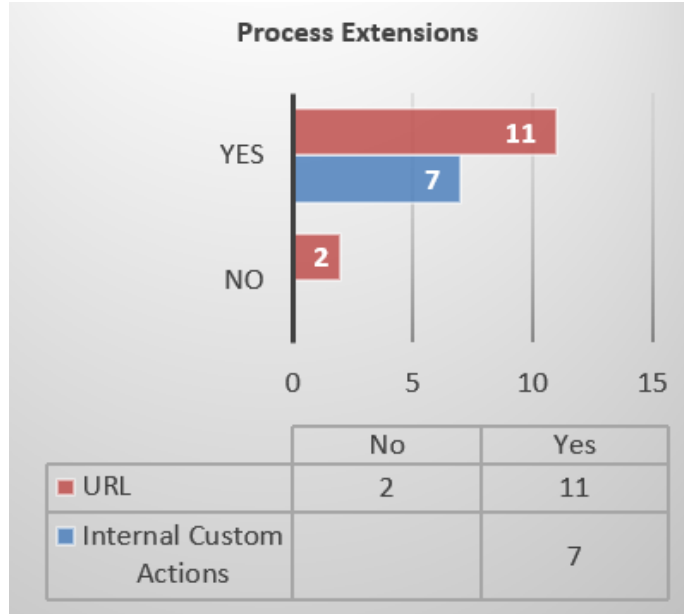

Simple Dashboards

Why Birlasoft

Right Partner

- Understands your Industry
- Right sized

Right Approach

- Collaborative and flexible approach
- Responsive
- Cost effective delivery model

Right Experience

- History of success
- Deep Oracle experience

Right People

- Executive commitment
- Experienced team
- CoE involvement

RESOURCES

oracle@birlasoft.com | birlasoft.com

Enterprise to the Power of Digital™

Birlasoft combines the power of domain, enterprise and digital technologies to reimagine business processes for customers and their ecosystem. Its consultative and design thinking approach makes societies more productive by helping customers run businesses. As part of the multibillion-dollar diversified The CK Birla Group, Birlasoft with its 10,000 engineers, is committed to continuing our 158-year heritage of building sustainable communities.