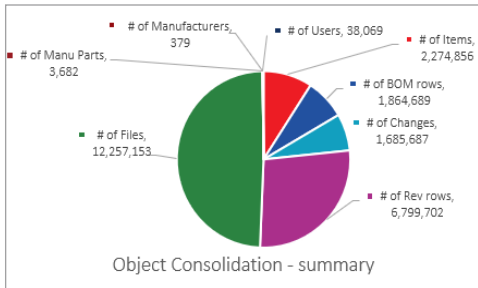

Simple Dashboards

Why Birlasoft

Right Partner

- Understands your Industry
- Right sized

Right Approach

- Collaborative and flexible approach
- Responsive
- Cost effective delivery model

Right Experience

- History of success
- Deep Oracle experience

Right People

- Executive commitment
- Experienced team
- CoE involvement

RESOURCES

oracle@birlasoft.com | birlasoft.com

Enterprise to the Power of Digital™

Birlasoft combines the power of domain, enterprise and digital technologies to reimagine business processes for customers and their ecosystem. Its consultative and design thinking approach makes societies more productive by helping customers run businesses. As part of the multibillion-dollar diversified The CK Birla Group, Birlasoft with its 10,000 engineers, is committed to continuing our 158-year heritage of building sustainable communities.