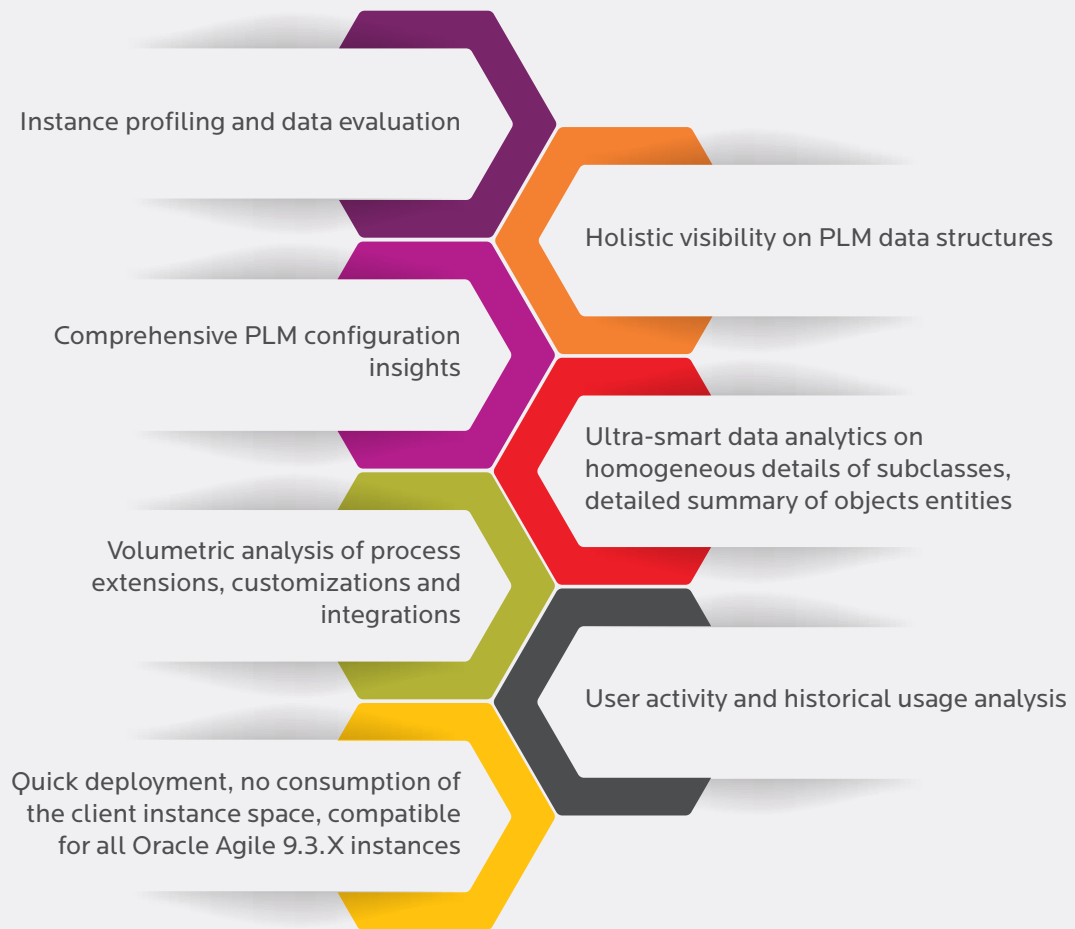

Debunk myths and get ready to migrate to PLM Cloud with Birlasoft's IMPACTA assessment tool to analyze/visualize the existing on-premise Agile PLM artifacts to plan the fastest path to PLM Cloud

Key Benefits

80%

Less assessment time

4%

Less project risk during planning phase

<Day

Tool can assess the existing environment, for quicker results in a day

Methodology

IMPACTA Assessment tool is a one-stop utility to probe, fetch, evaluate and analyze structural, behavioral and customized artifacts of Agile PLM to provide a conclusive cloud prospects on upgrade readiness and the level of project implementation grade. Solution provides a comprehensive matureness of the key objects and configurations (including items, changes, revisions, structure, attachments, customizations, etc.)

Birlasoft's IMPACTA Assessment tool provides a single snapshot of integrated metrics and statistics that determines the existing PLM application maturity and assess the feasibility of PLM cloud implementation through an estimated project grading mechanism.

Solution Highlights

Key Benefits

- Comprehensive information availability drives efficient project sizing and planning
- Automated data collection process reduces assessment cycle time by 70% to 80%
- Reduces the project risk with extensive data and configuration discovery during planning phase
- Absolute 'ZERO' risk and requires very basic minimal pre-requisites to provide detailed analysis
- Up to 80% effort reduction in data and configuration analysis